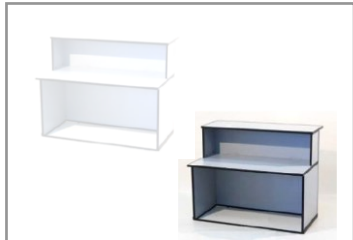

€ 225,00

35 – Two-door reception desk (locked)

- laminated cm90x46xh104 cm; top cm 98x51
- availability n.50 pcs (GREY)

€ 98,00

36 – Two-door reception desk (locked)

- laminated cm90x46xh104 cm; top cm 98x51
- availability n.119 pcs (WHITE)

€ 98,00

37 – Lacquered reception desk

- cm80x50xh106
- availability n.134 pcs (WHITE)

€ 120,00

38 – Two-door reception desk 128cm

- cm128,50xh106
- availability n.60 pcs (WHITE)

€ 98,00

39 – Double-decker desk